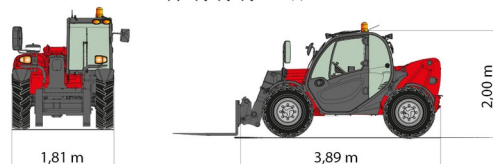

TELESCOPIC HANDLERS

MANITOU MLT625

Lift trucks and telescopic handlers

» MANITOU MLT625

Lifting capacity	2500 kg
Drive	4x4
Reach height	5900 mm
Length	3,89 m
Width	1,81 m
Height	2,00 m
Weight	4932 kg

Diesel engine