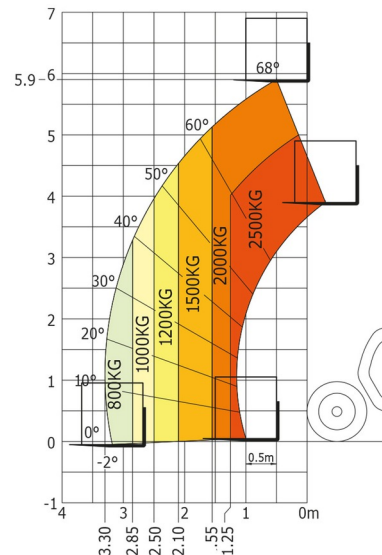

TELESCOPIC HANDLERS

MANITOU MLT625

Lift trucks and telescopic handlers

» MANITOU MLT625

Lifting capacity	2500 kg
Drive	4x4
Reach height	5900 mm
Length	3,89 m
Width	1,81 m
Height	2,00 m
Weight	4932 kg

ACCESSORIES