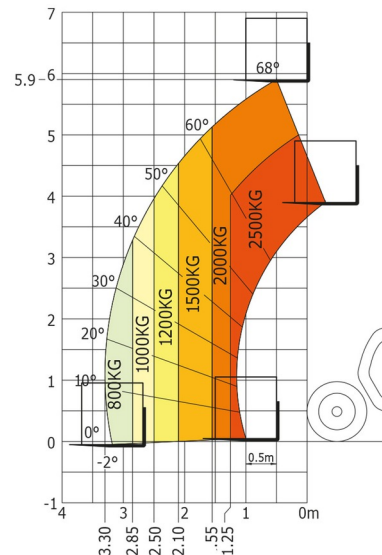

TELESCOPIC HANDLERS

MANITOU MLT625

Lift trucks and telescopic handlers

» MANITOU MLT625

Lifting capacity	2500 kg
Drive	4x4
Reach height	5900 mm
Length	3,89 m
Width	1,81 m
Height	2,00 m
Weight	4932 kg

Diesel engine