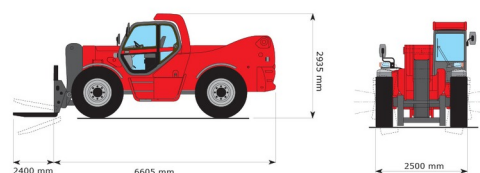

# MANITOU MHT10180

Lift trucks and telescopic handlers

CDG 600 MM

» MANITOU MHT10180

Lifting capacity	18000 kg
Drive	4x4x4
Reach height	9630 mm
Length	6,61 m
Width	2,52 m
Height	3,00 m
Weight	24000 kg

ACCESSORIES