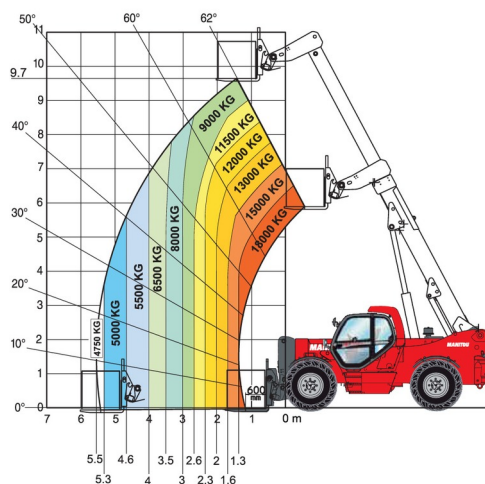

TELESCOPIC HANDLERS

# MANITOU MHT10180

Lift trucks and telescopic handlers

CDG 600 MM

» MANITOU MHT10180

Lifting capacity	18000 kg
Drive	4x4x4
Reach height	9630 mm
Length	6,61 m
Width	2,52 m
Height	3,00 m
Weight	24000 kg

ACCESSORIES