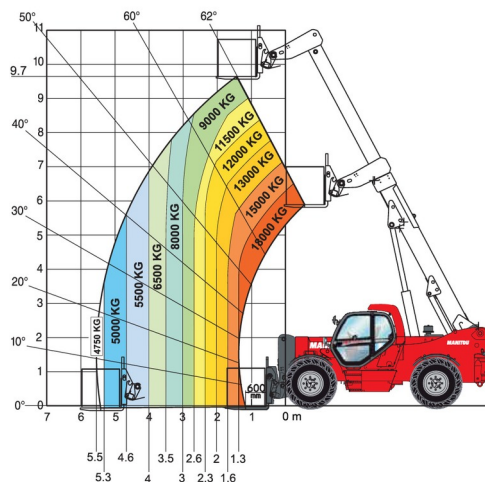

TELESCOPIC HANDLERS

MANITOU MHT10180

Lift trucks and telescopic handlers

CDG 600 MM

» MANITOU MHT10180

Lifting capacity	18000 kg
Drive	4x4x4
Reach height	9630 mm
Length	6,61 m
Width	2,52 m
Height	3,00 m
Weight	24000 kg

Exceptional transport

Diesel engine

With airconditioning, sideshift, positioner & wide fork carriage 2,50 m.

Consult our website www.dumarent.be for the technical data sheet

If you have any questions about this machine or any accessory, please call us at +32(0)56 222 111 or send us an email.