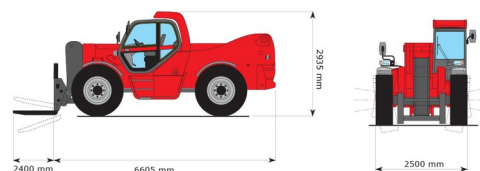

TELESCOPIC HANDLERS

MANITOU MHT10180

Lift trucks and telescopic handlers

CDG 600 MM

» MANITOU MHT10180

Lifting capacity	18000 kg
Drive	4x4x4
Reach height	9630 mm
Length	6,61 m
Width	2,52 m
Height	3,00 m
Weight	24000 kg

Exceptional transport

Diesel engine

With airconditioning, sideshift, positioner & wide fork carriage 2,50 m.

Consult our website www.dumarent.be for the technical data sheet

If you have any questions about this machine or any accessory, please call us at +32(0)56 222 111 or send us an email.