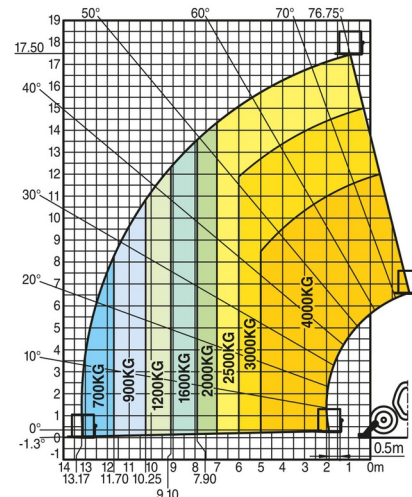

TELESCOPIC HANDLERS

MANITOU MT1840P

Lift trucks and telescopic handlers

» MANITOU MT1840P

Lifting capacity	4000 kg
Drive	4x4
Reach height	17500 mm
Length	6,27 m
Width	2,38 m
Height	2,51 m
Weight	11380 kg

2 Stabilisers in Front