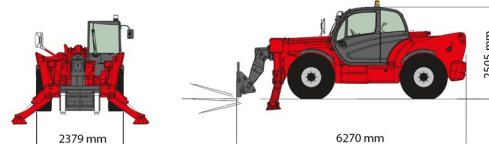

TELESCOPIC HANDLERS

MANITOU MT1840P

Lift trucks and telescopic handlers

» MANITOU MT1840P

Lifting capacity	4000 kg
Drive	4x4
Reach height	17500 mm
Length	6,27 m
Width	2,38 m
Height	2,51 m
Weight	11380 kg

2 Stabilisers in Front