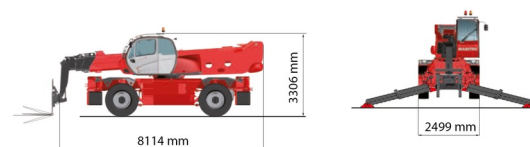

ROTATING TELEHANDLER

MANITOU MRT3255 P+

Lift trucks and telescopic handlers

» MANITOU MRT3255 P+

Lifting capacity	5500 kg
Drive	4x4x4
Reach height	32000 mm
Length	8,11 m
Width	2,50 m
Height	3,31 m
Weight	23986 kg