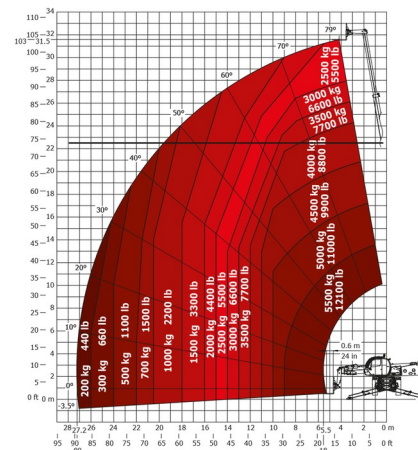

ROTATING TELEHANDLER

MANITOU MRT3255 P+

Lift trucks and telescopic handlers

» MANITOU MRT3255 P+

Lifting capacity	5500 kg
Drive	4x4x4
Reach height	32000 mm
Length	8,11 m
Width	2,50 m
Height	3,31 m
Weight	23986 kg