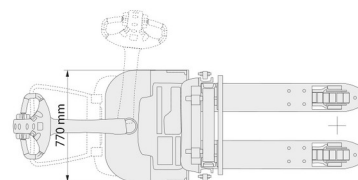

STACKER

Lift trucks and telescopic handlers

BT SWE 140

» BT SWE 140

Lifting capacity	1400 kg
Length	1,90 m
Width	0,77 m
Height	1,83 m
Weight	929 kg

Battery

Different mast types available.

Consult our website www.dumarent.be for the technical data sheet
If you have any questions about this machine or any accessory, please call us at +32(0)56 222 111 or send us an email.

There will be a cleaning and environmental charge if the machine is returned dirty or full of mud.

- All prices are VAT excluded.
- A deposit may be requested.