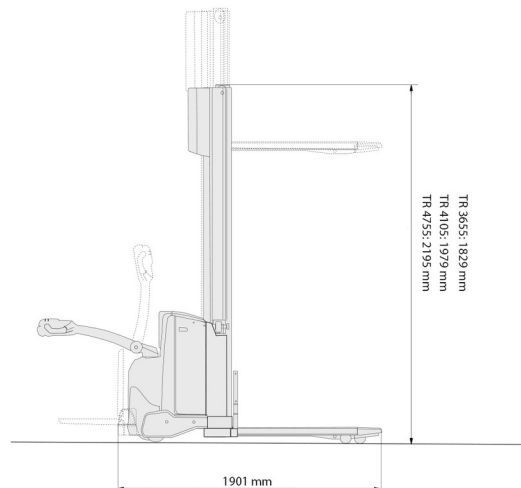

STACKER

Lift trucks and telescopic handlers

BT SWE 140

» BT SWE 140

Lifting capacity	1400 kg
Length	1,90 m
Width	0,77 m
Height	1,83 m
Weight	929 kg

Battery

Different mast types available.

Consult our website www.dumarent.be for the technical data sheet
If you have any questions about this machine or any accessory, please call us at +32(0)56 222 111 or send us an email.

There will be a cleaning and environmental charge if the machine is returned dirty or full of mud.

- All prices are VAT excluded.
- A deposit may be requested.