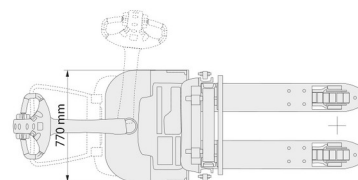

# BT SWE 140

» BT SWE 140

Lifting capacity	1400 kg
Length	1,90 m
Width	0,77 m
Height	1,83 m
Weight	929 kg

Battery

Different mast types available.

Consult our website [www.dumarent.be](http://www.dumarent.be) for the technical data sheet  
If you have any questions about this machine or any accessory, please call us at +32(0)56 222 111 or send us an email.