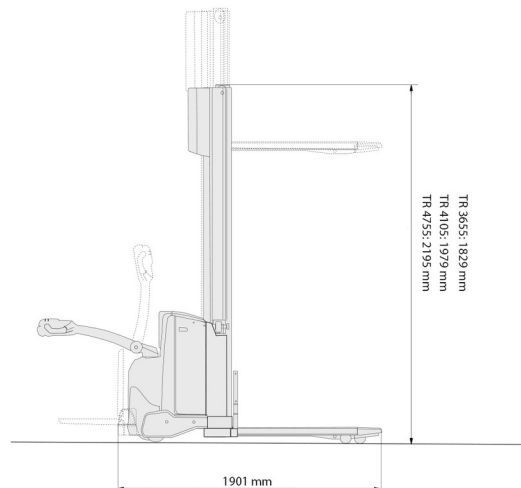

# BT SWE 140

» BT SWE 140

Lifting capacity	1400 kg
Length	1,90 m
Width	0,77 m
Height	1,83 m
Weight	929 kg

Battery

Different mast types available.

Consult our website [www.dumarent.be](http://www.dumarent.be) for the technical data sheet  
If you have any questions about this machine or any accessory, please call us at +32(0)56 222 111 or send us an email.