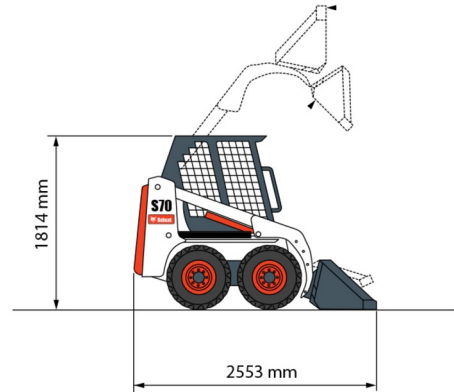

SKID STEER LOADER

# BOBCAT S70

Construction and earthmoving machines

» BOBCAT S70

Tonnage	1.3 ton
Length	2,55 m
Width	0,90 m
Height	1,81 m
Weight	1268 kg

ACCESSORIES

- Pallet fork
- Fuel tank 1100 l with pump
- Fourche à fumier 90 cm
- Synthetic ramps
- Licence plate