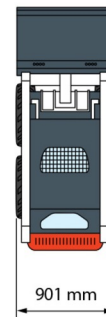

SKID STEER LOADER

# BOBCAT S70

Construction and earthmoving machines

» BOBCAT S70

Tonnage	1.3 ton
Length	2,55 m
Width	0,90 m
Height	1,81 m
Weight	1268 kg

ACCESSORIES

- Pallet fork
- Fuel tank 1100 l with pump
- Fourche à fumier 90 cm
- Synthetic ramps
- Licence plate