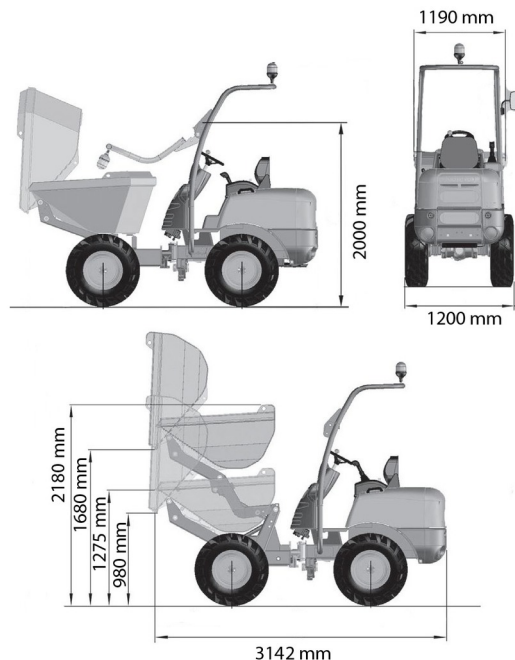

DUMPER

AUSA D120 AHA

Construction and earthmoving machines

» AUSA D120 AHA

Drive	4x4
Loading capacity	1200 kg
Capacity	515 l
Length	3,14 m
Width	1,20 m
Height	2,00 m
Weight	1375 kg

ACCESSORIES

- Fuel tank 1100 l with pump
- Synthetic ramps
- Licence plate