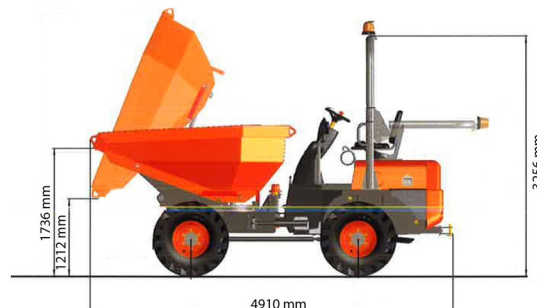

# AUSA D601 AHG

Construction and earthmoving machines

» AUSA D601 AHG

Drive	4x4
Loading capacity	6000 kg
Capacity	3130 l
Length	4,91 m
Width	2,21 m
Height	3,26 m
Weight	4380 kg

ACCESSORIES

- Fuel tank 1100 l with pump
- Synthetic ramps
- Licence plate