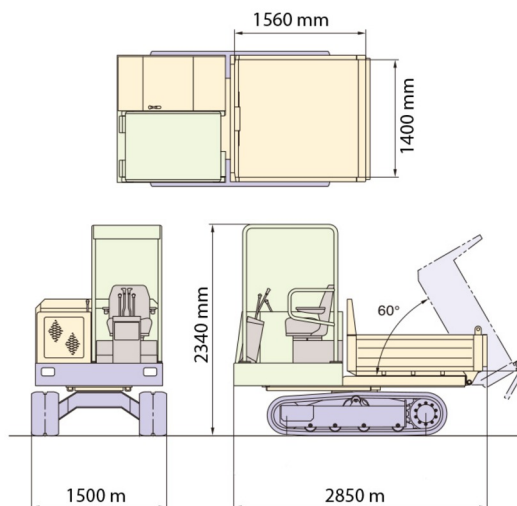

DUMPER ON CRAWLERS

MOROOKA MST-200VDR

Construction and earthmoving machines

» MOROOKA MST-200VDR

Loading capacity	2000 kg
Capacity	1000 l
Length	2,85 m
Width	1,50 m
Height	2,34 m
Weight	2000 kg

ACCESSORIES