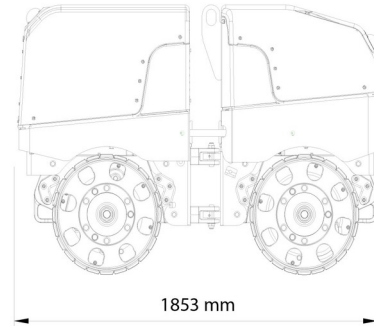

NOPPENWALS

WACKER RT82-SC3

Construction and earthmoving machines

» WACKER RT82-SC3

Width	80,00 cm
Length	1,85 m
Width	0,82 m
Height	1,27 m
Weight	1422 kg

ACCESSORIES

- Fuel tank 1100 l with pump

Diesel engine