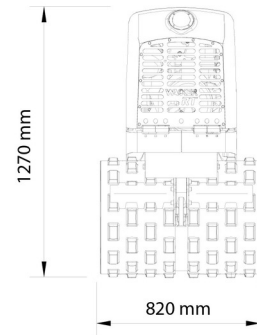

NOPPENWALS

WACKER RT82-SC3

Construction and earthmoving machines

» WACKER RT82-SC3

Width	80,00 cm
Length	1,85 m
Width	0,82 m
Height	1,27 m
Weight	1422 kg

ACCESSORIES

- Fuel tank 1100 l with pump

Diesel engine