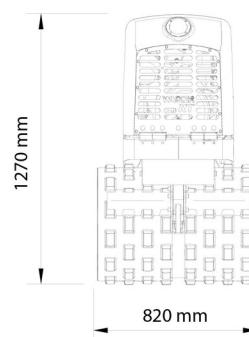

NOPPENWALS

WACKER RT82-SC3

Construction and earthmoving machines

» WACKER RT82-SC3

Width	80,00 cm
Length	1,85 m
Width	0,82 m
Height	1,27 m
Weight	1422 kg

ACCESSORIES

- Fuel tank 1100 l with pump

Diesel engine