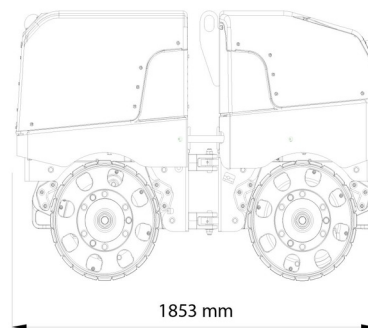

NOPPENWALS

WACKER RT82-SC3

Construction and earthmoving machines

» WACKER RT82-SC3

Width	80,00 cm
Length	1,85 m
Width	0,82 m
Height	1,27 m
Weight	1422 kg

ACCESSORIES

- Fuel tank 1100 l with pump

Diesel engine