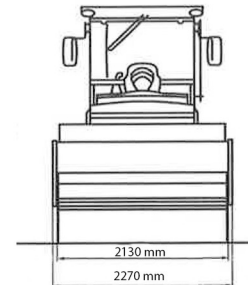

KOFFERWALS

BOMAG BW 213 D-5

BOMAG
FAYAT GROUP

Construction and earthmoving machines

» BOMAG BW 213 D-5

Width	213,00 cm
Length	5,87 m
Width	2,27 m
Height	2,99 m
Weight	12600 kg

ACCESSORIES

- Fuel tank 1100 l with pump