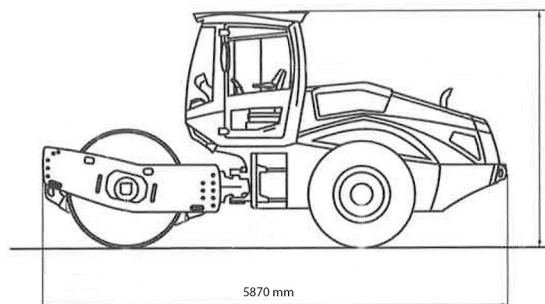

KOFFERWALS

BOMAG BW 213 D-5

BOMAG
FAYAT GROUP

Construction and earthmoving machines

» BOMAG BW 213 D-5

Width	213,00 cm
Length	5,87 m
Width	2,27 m
Height	2,99 m
Weight	12600 kg

ACCESSORIES

- Fuel tank 1100 l with pump