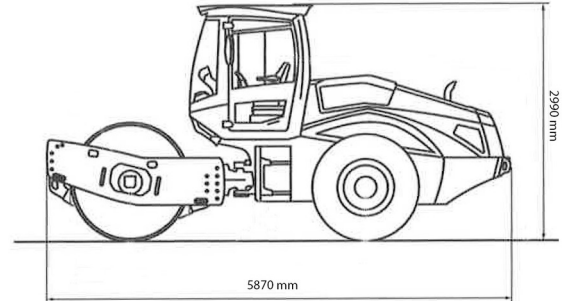

KOFFERWALS

BOMAG BW 213 D-5

BOMAG
FAYAT GROUP

Construction and earthmoving machines

» BOMAG BW 213 D-5

Width	213,00 cm
Length	5,87 m
Width	2,27 m
Height	2,99 m
Weight	12600 kg

ACCESSORIES

- Fuel tank 1100 l with pump