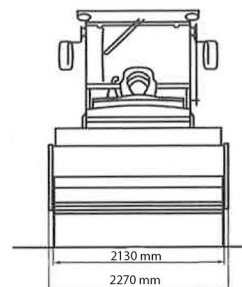

KOFFERWALS

BOMAG BW 213 D-5

BOMAG
FAYAT GROUP

Construction and earthmoving machines

» BOMAG BW 213 D-5

Width	213,00 cm
Length	5,87 m
Width	2,27 m
Height	2,99 m
Weight	12600 kg

ACCESSORIES

- Fuel tank 1100 l with pump