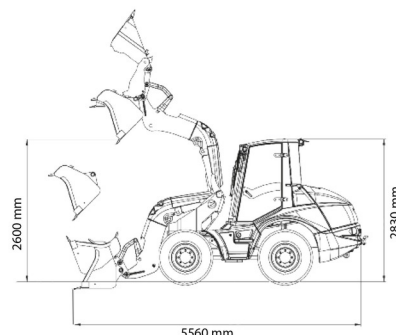

WHEEL LOADER

MECALAC AS900 (benne rotative)

MECALAC

Construction and earthmoving machines

» MECALAC AS900 (benne rotative)

Capacity	1000 l
Length	5,56 m
Width	1,99 m
Height	2,83 m
Weight	7250 kg

ACCESSORIES