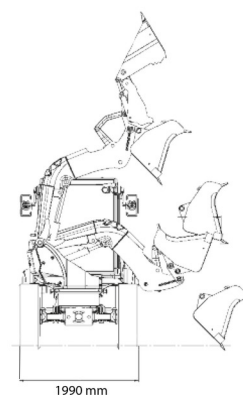

WHEEL LOADER

MECALAC AS900 (benne rotative)

MECALAC

Construction and earthmoving machines

» MECALAC AS900 (benne rotative)

Capacity	1000 l
Length	5,56 m
Width	1,99 m
Height	2,83 m
Weight	7250 kg

ACCESSORIES