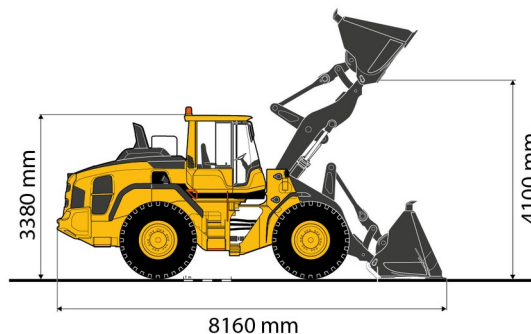

WHEEL LOADER

VOLVO L120H

Construction and earthmoving machines

» VOLVO L120H

Capacity	3600 l
Length	8,16 m
Width	2,67 m
Height	3,38 m
Weight	19400 kg

ACCESSORIES

- Fuel tank 1100 l with pump
- Filter overpressure system 14 - 36 tons