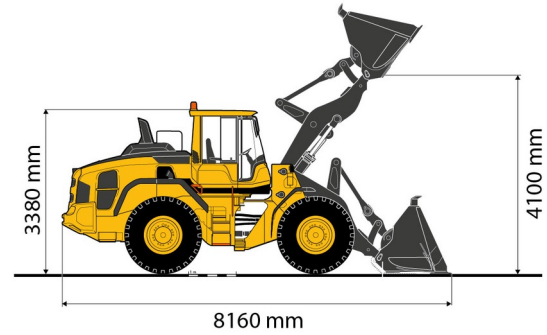

WHEEL LOADER

# VOLVO L120H

Construction and earthmoving machines

» VOLVO L120H

Capacity	3600 l
Length	8,16 m
Width	2,67 m
Height	3,38 m
Weight	19400 kg

**ACCESSORIES**

- Fuel tank 1100 l with pump
- Filter overpressure system 14 - 36 tons