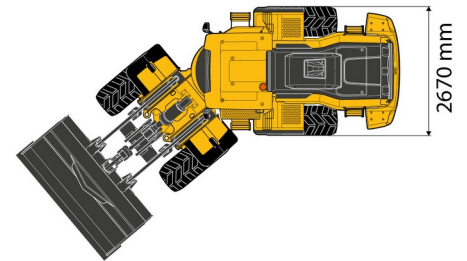

WHEEL LOADER

# VOLVO L120H

Construction and earthmoving machines

» VOLVO L120H

Capacity	3600 l
Length	8,16 m
Width	2,67 m
Height	3,38 m
Weight	19400 kg

**ACCESSORIES**

- Fuel tank 1100 l with pump
- Filter overpressure system 14 - 36 tons