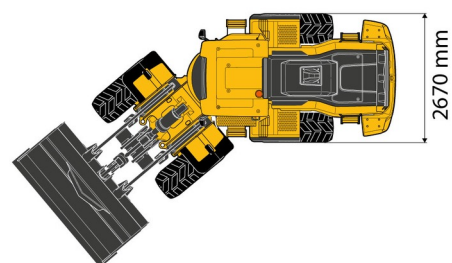

WHEEL LOADER

VOLVO L120H

Construction and earthmoving machines

» VOLVO L120H

Capacity	3600 l
Length	8,16 m
Width	2,67 m
Height	3,38 m
Weight	19400 kg

ACCESSORIES

- Fuel tank 1100 l with pump
- Filter overpressure system 14 - 36 tons