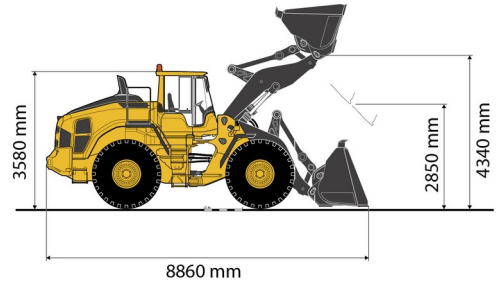

WHEEL LOADER

VOLVO L150H

Construction and earthmoving machines

» VOLVO L150H

Capacity	4200 l
Length	8,86 m
Width	2,96 m
Height	3,58 m
Weight	25660 kg

ACCESSORIES

- Fuel tank 1100 l with pump
- Filter overpressure system 14 - 36 tons