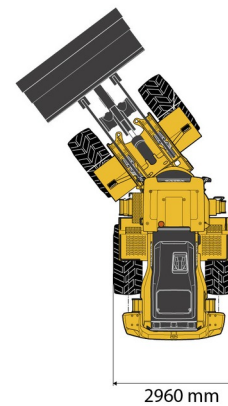

WHEEL LOADER

VOLVO L150H

Construction and earthmoving machines

» VOLVO L150H

Capacity	4200 l
Length	8,86 m
Width	2,96 m
Height	3,58 m
Weight	25660 kg

ACCESSORIES

- Fuel tank 1100 l with pump
- Filter overpressure system 14 - 36 tons