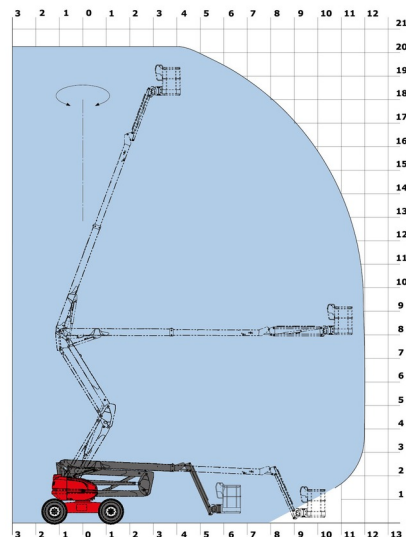

ARTICULATED BOOM DIESEL

MANITOU 200ATJ RC

Hydraulic platforms and scissor lifts

» MANITOU 200ATJ RC

Working height	20,00 m
Drive	4x4x4
Loading capacity	230 kg
Length	8,50 m
Width	2,40 m
Height	2,70 m
Weight	10000 kg