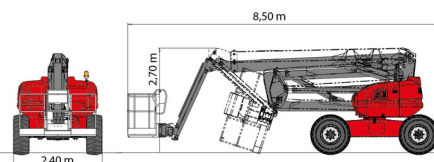

ARTICULATED BOOM DIESEL

MANITOU 200ATJ RC

Hydraulic platforms and scissor lifts

» MANITOU 200ATJ RC

Working height	20,00 m
Drive	4x4x4
Loading capacity	230 kg
Length	8,50 m
Width	2,40 m
Height	2,70 m
Weight	10000 kg