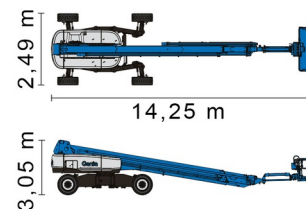

TELESCOPIC BOOM LIFT

GENIE SX105XC

Hydraulic platforms and scissor lifts

» GENIE SX105XC

| | |
|------------------|----------|
| Working height | 34,00 m |
| Drive | 4x4x4 |
| Loading capacity | 454 kg |
| Length | 14,25 m |
| Width | 2,49 m |
| Height | 3,05 m |
| Weight | 19300 kg |