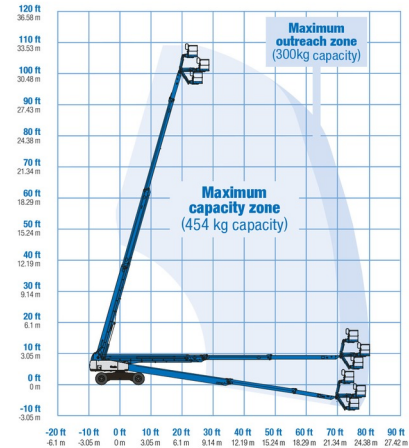

TELESCOPIC BOOM LIFT

GENIE SX105XC

Hydraulic platforms and scissor lifts

» GENIE SX105XC

| | |
|------------------|----------|
| Working height | 34,00 m |
| Drive | 4x4x4 |
| Loading capacity | 454 kg |
| Length | 14,25 m |
| Width | 2,49 m |
| Height | 3,05 m |
| Weight | 19300 kg |

ACCESSORIES

- Operator - CAT 2
- Fuel tank 1100 l with pump
- Licence plate

- Generator + 4 sockets
- Platform load indoors: 2 persons
- Platform load outdoors: 2 persons
- Anti-entrapment system
- Diesel engine