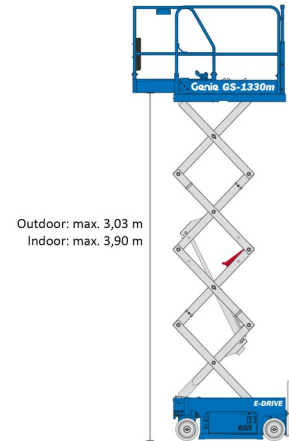

SCISSOR LIFT ELECTRIC

GENIE GS1330

Hydraulic platforms and scissor lifts

» GENIE GS1330

Working height	5,90 m
Loading capacity	227 kg
Length	1,41 m
Width	0,78 m
Height	2,02 m
Weight	885 kg

ACCESSORIES

- Operator - CAT 1

- 1 socket in working platform
- Platform load indoors: 2 persons
- Platform load outdoors: 1 person
- Battery

Consult our website www.dumarent.be for the technical data sheet

If you have any questions about this machine or any accessory, please call us at +32(0)56 222 111 or send us an email.