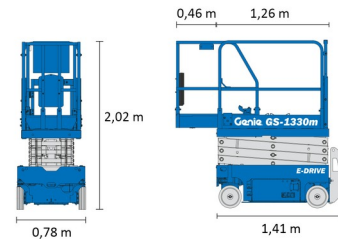

SCISSOR LIFT ELECTRIC

GENIE GS1330

Hydraulic platforms and scissor lifts

» GENIE GS1330

Working height	5,90 m
Loading capacity	227 kg
Length	1,41 m
Width	0,78 m
Height	2,02 m
Weight	885 kg

ACCESSORIES

- Operator - CAT 1