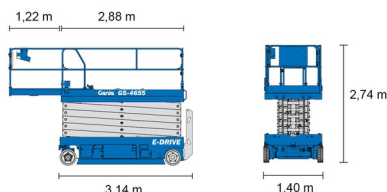

SCISSOR LIFT ELECTRIC

GENIE GS4655

Hydraulic platforms and scissor lifts

» GENIE GS4655

Working height	16,02 m
Loading capacity	350 kg
Length	3,14 m
Width	1,40 m
Height	2,74 m
Weight	3700 kg

ACCESSORIES

- Operator - CAT 1

- 1 socket in working platform
- Platform load indoors: 3 persons
- Platform load outdoors : 3 persons
- Battery

Consult our website www.dumarent.be for the technical data sheet

If you have any questions about this machine or any accessory, please call us at +32(0)56 222 111 or send us an email.