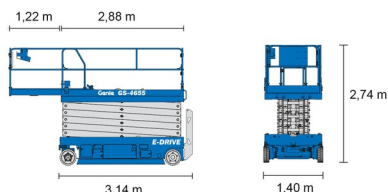

SCISSOR LIFT ELECTRIC

GENIE GS4655

Hydraulic platforms and scissor lifts

» GENIE GS4655

Working height	16,02 m
Loading capacity	350 kg
Length	3,14 m
Width	1,40 m
Height	2,74 m
Weight	3700 kg

ACCESSORIES

- Operator - CAT 1