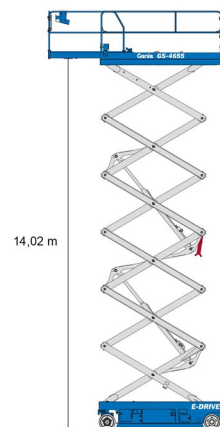

SCISSOR LIFT ELECTRIC

GENIE GS4655

Hydraulic platforms and scissor lifts

» GENIE GS4655

Working height	16,02 m
Loading capacity	350 kg
Length	3,14 m
Width	1,40 m
Height	2,74 m
Weight	3700 kg

ACCESSORIES

- Operator - CAT 1