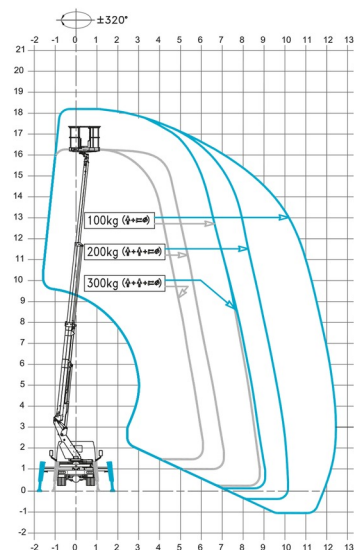

TRUCK MOUNTED PLATFORM

RENAULT - CTE B18

Hydraulic platforms and scissor lifts

» RENAULT - CTE B18

Working height	18,00 m
Loading capacity	300 kg
Length	6,81 m
Width	2,09 m
Height	3,15 m
Weight	3450 kg

ACCESSORIES