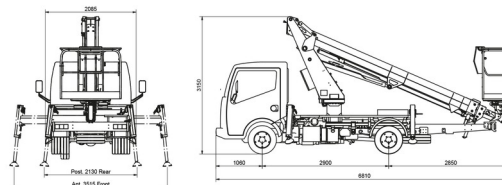

TRUCK MOUNTED PLATFORM

RENAULT - CTE B18

Hydraulic platforms and scissor lifts

» RENAULT - CTE B18

Working height	18,00 m
Loading capacity	300 kg
Length	6,81 m
Width	2,09 m
Height	3,15 m
Weight	3450 kg

ACCESSORIES

- Operator - CAT 1

- 1 socket in working platform
- Diesel engine
- Platform load indoors: 2 persons
- Platform load outdoors: 2 persons
- 4 Automatic Stabilisers

Variable stamping - with aluminium or polyester work cage - license B - with airconditioning