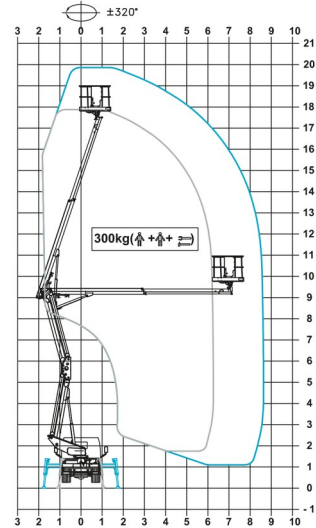

TRUCK MOUNTED PLATFORM

RENAULT - CTE ZED20.3 HV

Hydraulic platforms and scissor lifts

» RENAULT - CTE ZED20.3 HV

Working height	20,00 m
Loading capacity	300 kg
Length	6,64 m
Width	2,10 m
Height	2,78 m
Weight	3500 kg