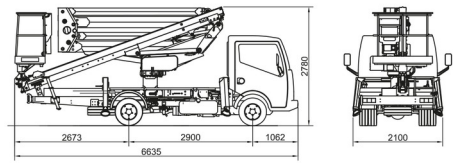

TRUCK MOUNTED PLATFORM

RENAULT - CTE ZED20.3 HV

Hydraulic platforms and scissor lifts

» RENAULT - CTE ZED20.3 HV

Working height	20,00 m
Loading capacity	300 kg
Length	6,64 m
Width	2,10 m
Height	2,78 m
Weight	3500 kg

ACCESSORIES

- Operator - CAT 1

- 1 socket in working platform
- Diesel engine
- Platform load indoors: 2 persons
- Platform load outdoors: 2 persons
- 4 Automatic Stabilisers

Variable stamping - available with aluminium or polyester work cage (250 kg) - license B