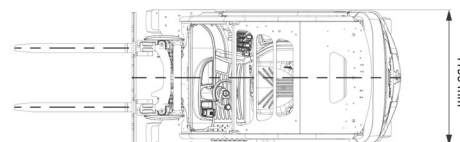

# 2,5T battery STILL 4 wheels

Lift trucks and telescopic handlers

2400 kg x 500 mm x 4590 mm  
2300 kg x 500 mm x 6040 mm

SIDE SHIFT

» 2,5T battery STILL 4 wheels

|                  |         |
|------------------|---------|
| Lifting capacity | 2500 kg |
| Reach height     | 4590 mm |
| Length           | 2,41 m  |
| Width            | 1,20 m  |
| Height           | 2,22 m  |
| Weight           | 4599 kg |