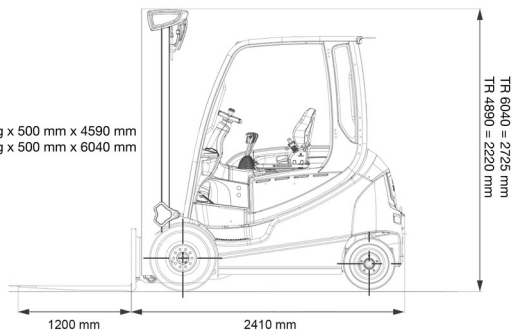

# 2,5T battery STILL 4 wheels

Lift trucks and telescopic handlers

2400 kg x 500 mm x 4590 mm  
2300 kg x 500 mm x 6040 mm

SIDE SHIFT

» 2,5T battery STILL 4 wheels

|                  |         |
|------------------|---------|
| Lifting capacity | 2500 kg |
| Reach height     | 4590 mm |
| Length           | 2,41 m  |
| Width            | 1,20 m  |
| Height           | 2,22 m  |
| Weight           | 4599 kg |

ACCESSORIES

- Operator - CAT 1
- Long forks
- Fork extensions
- Licence plate

Battery

Forks: 1200 mm

Consult our website [www.dumarent.be](http://www.dumarent.be) for the technical data sheet  
If you have any questions about this machine or any accessory, please call us at +32(0)56 222 111 or send us an email.