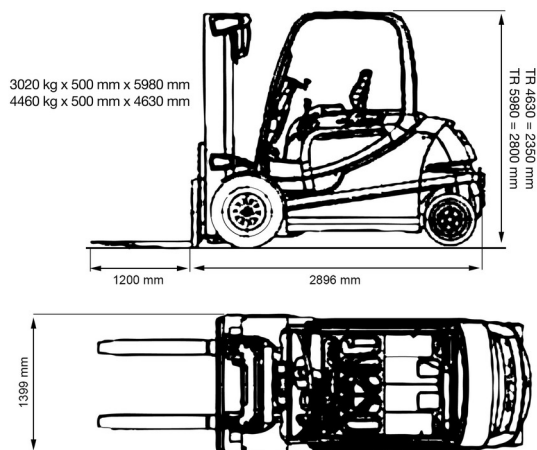

ELECTRIC FORKLIFT

5,0T battery STILL 4 wheels

Lift trucks and telescopic handlers

» 5,0T battery STILL 4 wheels

SIDE SHIFT + POSITIONER

Lifting capacity	5000 kg
Reach height	4630 mm
Length	2,90 m
Width	1,40 m
Height	2,35 m
Weight	7121 kg

With sideshift. Forks: 1200 mm. Also available with LH 5980 mm.

Consult our website www.dumarent.be for the technical data sheet
If you have any questions about this machine or any accessory, please call us at +32(0)56 222 111 or send us an email.