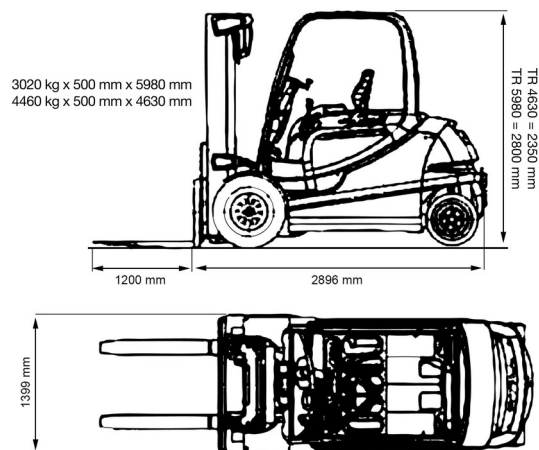

ELECTRIC FORKLIFT

5,0T battery STILL 4 wheels

Lift trucks and telescopic handlers

» 5,0T battery STILL 4 wheels

SIDE SHIFT + POSITIONER

Lifting capacity	5000 kg
Reach height	4630 mm
Length	2,90 m
Width	1,40 m
Height	2,35 m
Weight	7121 kg

Battery

With sideshift. Forks: 1200 mm. Also available with LH 5980 mm.

Consult our website www.dumarent.be for the technical data sheet
If you have any questions about this machine or any accessory, please call us at +32(0)56 222 111 or send us an email.