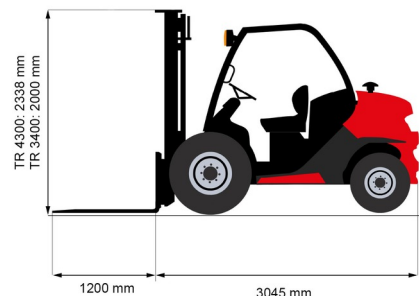

ALL ROUGH TERRAIN FORKLIFT

MANITOU MC25-4

Lift trucks and telescopic handlers

» MANITOU MC25-4

Lifting capacity	2500 kg
Drive	4x4
Reach height	4300 mm
Length	3,05 m
Width	1,45 m
Height	2,34 m
Weight	4290 kg

ACCESSORIES

- Operator - CAT 1
- Fuel tank 1100 l with pump
- Synthetic ramps
- Long forks
- Fork extensions
- Licence plate

Diesel engine

Mast: Triplex 4,30 m (also available with triplex mast 3,40 m & height 2,0 m)