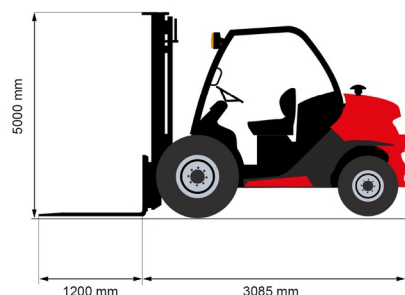

ALL ROUGH TERRAIN FORKLIFT

MANITOU MC30-4

Lift trucks and telescopic handlers

» MANITOU MC30-4

Lifting capacity	3000 kg
Drive	4x4
Reach height	5000 mm
Length	3,09 m
Width	1,45 m
Height	2,54 m
Weight	4515 kg

ACCESSORIES

- Operator - CAT 1
- Fuel tank 1100 l with pump
- Synthetic ramps
- Long forks
- Fork extensions

Diesel engine

Mast: Triplex 4,70 or 5,00 m. Forkes 1.2 m or 1.6m. With sideshift.

Consult our website www.dumarent.be for the technical data sheet
If you have any questions about this machine or any accessory, please call us at +32(0)56 222 111 or send us an email.