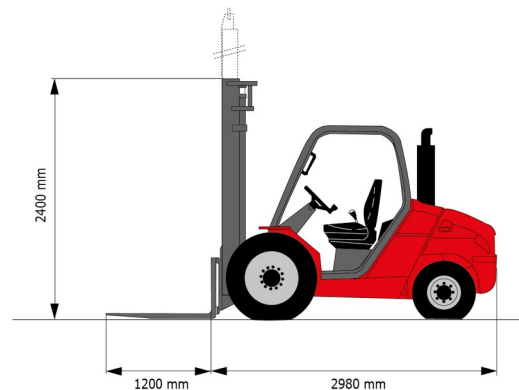

SEMI-INDUSTRIAL FORKLIFT

Lift trucks and telescopic handlers

MANITOU MSI 30 T

» MANITOU MSI 30 T

Lifting capacity	3000 kg
Reach height	4700 mm
Length	2,98 m
Width	1,32 m
Height	2,40 m
Weight	4530 kg

ACCESSORIES