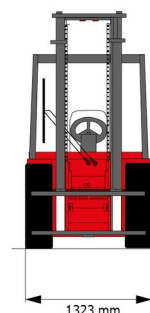

SEMI-INDUSTRIAL FORKLIFT

Lift trucks and telescopic handlers

MANITOU MSI 30 T

» MANITOU MSI 30 T

Lifting capacity	3000 kg
Reach height	4700 mm
Length	2,98 m
Width	1,32 m
Height	2,40 m
Weight	4530 kg

ACCESSORIES