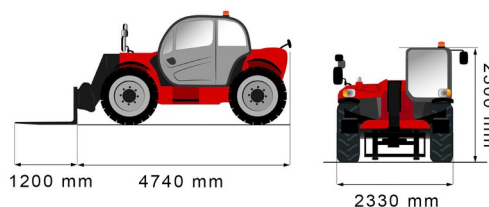

# MANITOU MT733

Lift trucks and telescopic handlers

» MANITOU MT733

Lifting capacity	3300 kg
Drive	4x4
Reach height	6900 mm
Length	4,74 m
Width	2,33 m
Height	2,30 m
Weight	6700 kg

Diesel engine

Consult our website [www.dumarent.be](http://www.dumarent.be) for the technical data sheet