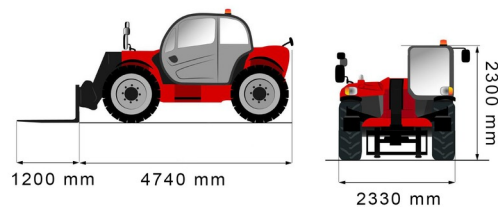

# MANITOU MT733

Lift trucks and telescopic handlers

» MANITOU MT733

Lifting capacity	3300 kg
Drive	4x4
Reach height	6900 mm
Length	4,74 m
Width	2,33 m
Height	2,30 m
Weight	6700 kg

ACCESSORIES

- Operator - CAT 1
- Fuel tank 1100 l with pump
- Bucket 1.500 l - 2,40 m
- Bucket 2.000 l - 2,40 m
- Bucket 2.500 l - 2,40 m
- Grab bucket 900 l - 2,40 m
- Grab bucket 1.000 l - 2,40 m
- Licence plate