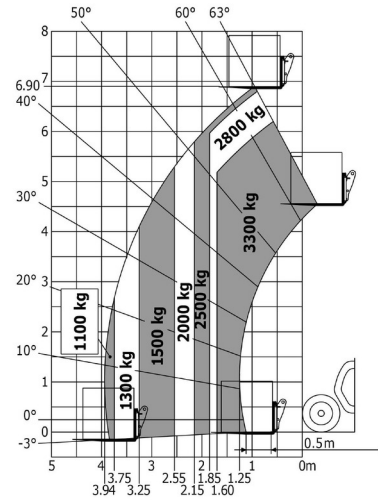

# MANITOU MT733

Lift trucks and telescopic handlers

» MANITOU MT733

Lifting capacity	3300 kg
Drive	4x4
Reach height	6900 mm
Length	4,74 m
Width	2,33 m
Height	2,30 m
Weight	6700 kg

ACCESSORIES

- Operator - CAT 1
- Fuel tank 1100 l with pump
- Bucket 1.500 l - 2,40 m
- Bucket 2.000 l - 2,40 m
- Bucket 2.500 l - 2,40 m
- Grab bucket 900 l - 2,40 m
- Grab bucket 1.000 l - 2,40 m
- Licence plate