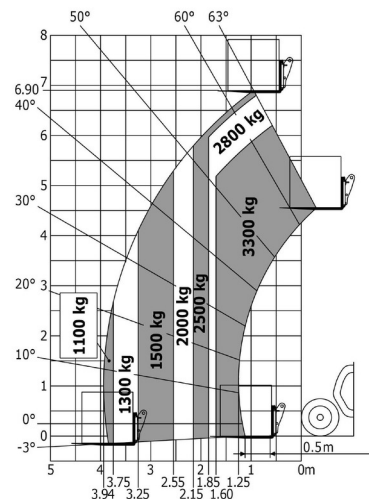

# MANITOU MT733

Lift trucks and telescopic handlers

» MANITOU MT733

Lifting capacity	3300 kg
Drive	4x4
Reach height	6900 mm
Length	4,74 m
Width	2,33 m
Height	2,30 m
Weight	6700 kg

Diesel engine

Consult our website [www.dumarent.be](http://www.dumarent.be) for the technical data sheet