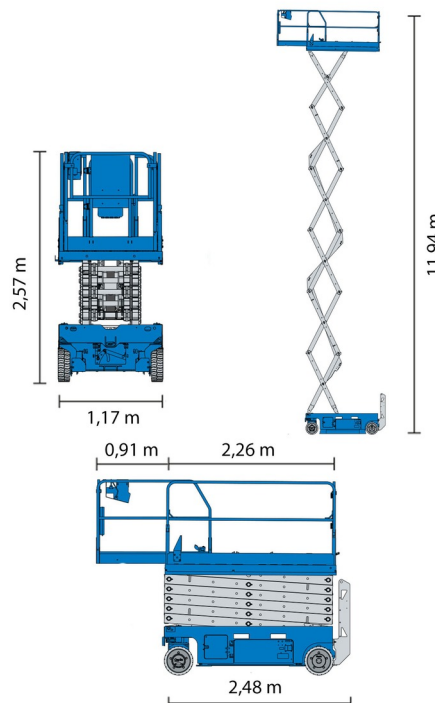

SCISSOR LIFT ELECTRIC

# GENIE GS4046E

Hydraulic platforms and scissor lifts

» GENIE GS4046E

Working height	13,94 m
Loading capacity	350 kg
Length	2,48 m
Width	1,18 m
Height	2,57 m
Weight	3117 kg

-  1 socket in working platform
-  Platform load indoors: 3 persons
-  Platform load outdoors : 3 persons
-  Battery