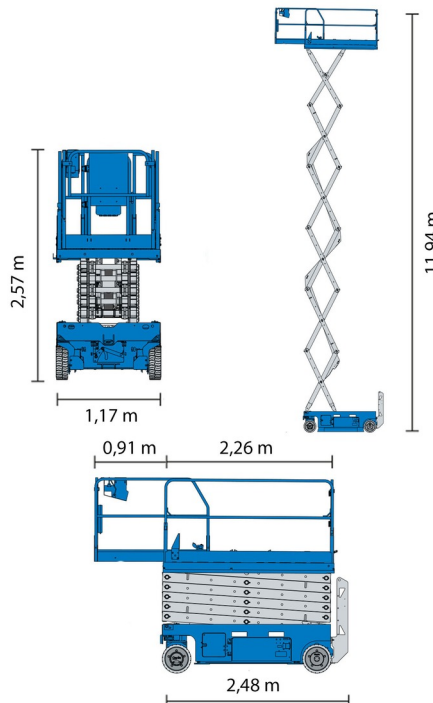

SCISSOR LIFT ELECTRIC

GENIE GS4046E

Hydraulic platforms and scissor lifts

» GENIE GS4046E

Working height	13,94 m
Loading capacity	350 kg
Length	2,48 m
Width	1,18 m
Height	2,57 m
Weight	3117 kg

-  1 socket in working platform
-  Platform load indoors: 3 persons
-  Platform load outdoors : 3 persons
-  Battery