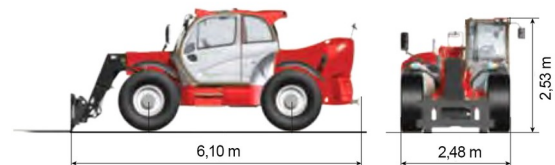

TELESCOPIC HANDLERS

MANITOU MLT960

Lift trucks and telescopic handlers

» MANITOU MLT960

Lifting capacity	6000 kg
Drive	4x4
Reach height	9000 mm
Length	6,10 m
Width	2,48 m
Height	2,53 m
Weight	11400 kg

Consult our website www.dumarent.be for the technical data sheet
If you have any questions about this machine or any accessory, please call us at +32(0)56 222 111 or send us an email.