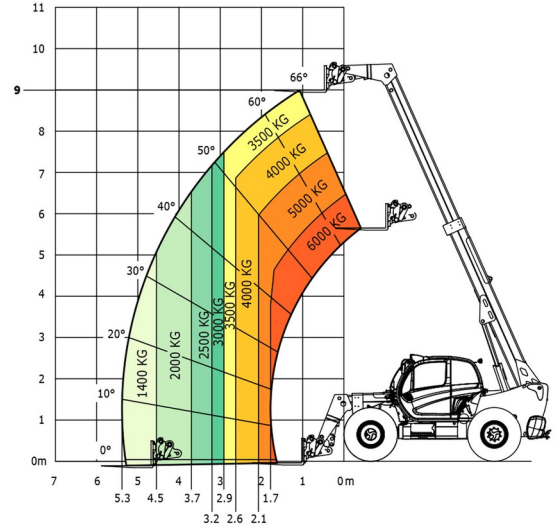

TELESCOPIC HANDLERS

MANITOU MLT960

Lift trucks and telescopic handlers

» MANITOU MLT960

Lifting capacity	6000 kg
Drive	4x4
Reach height	9000 mm
Length	6,10 m
Width	2,48 m
Height	2,53 m
Weight	11400 kg

Consult our website www.dumarent.be for the technical data sheet
If you have any questions about this machine or any accessory, please call us at +32(0)56 222 111 or send us an email.