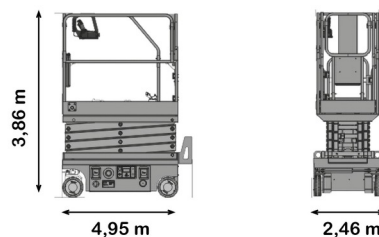

SCISSOR LIFT DIESEL

# MAGNI DS2223 RTP

Hydraulic platforms and scissor lifts

» MAGNI DS2223 RTP

Working height	22,00 m
Drive	4x4
Loading capacity	750 kg
Length	4,95 m
Width	2,46 m
Height	3,86 m
Weight	13000 kg

- Platform load outdoors: 4 persons
- Platform load indoors: 4 persons
- Diesel engine
- Generator + 4 sockets
- 4 Automatic Stabilisers