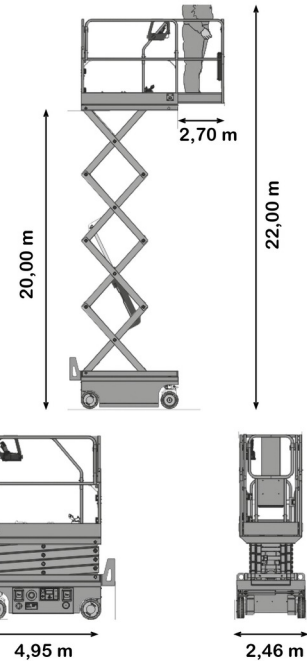

SCISSOR LIFT DIESEL

MAGNI DS2223 RTP

Hydraulic platforms and scissor lifts

» MAGNI DS2223 RTP

Working height	22,00 m
Drive	4x4
Loading capacity	750 kg
Length	4,95 m
Width	2,46 m
Height	3,86 m
Weight	13000 kg

- Platform load outdoors: 4 persons
- Platform load indoors: 4 persons
- Diesel engine
- Generator + 4 sockets
- 4 Automatic Stabilisers

Consult our website www.dumarent.be for the technical data sheet