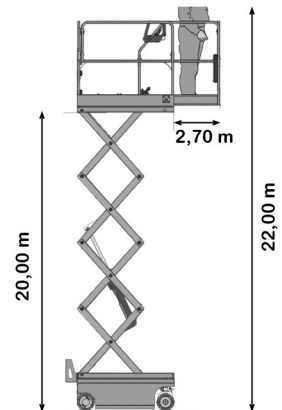

SCISSOR LIFT DIESEL

MAGNI DS2223 RTP

Hydraulic platforms and scissor lifts

» MAGNI DS2223 RTP

Working height	22,00 m
Drive	4x4
Loading capacity	750 kg
Length	4,95 m
Width	2,46 m
Height	3,86 m
Weight	13000 kg

- Platform load outdoors: 4 persons
- Platform load indoors: 4 persons
- Diesel engine
- Generator + 4 sockets
- 4 Automatic Stabilisers

Consult our website www.dumarent.be for the technical data sheet