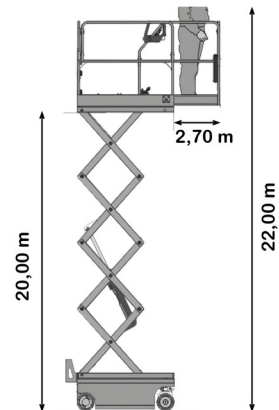

SCISSOR LIFT DIESEL

# MAGNI DS2223 RTP

Hydraulic platforms and scissor lifts

» MAGNI DS2223 RTP

Working height	22,00 m
Drive	4x4
Loading capacity	750 kg
Length	4,95 m
Width	2,46 m
Height	3,86 m
Weight	13000 kg

- Platform load outdoors: 4 persons
- Platform load indoors: 4 persons
- Diesel engine
- Generator + 4 sockets
- 4 Automatic Stabilisers