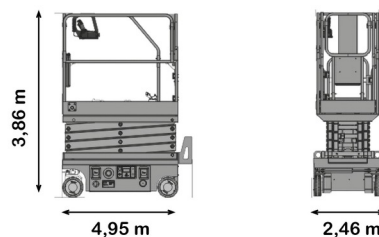

SCISSOR LIFT DIESEL

MAGNI DS2223 RTP

Hydraulic platforms and scissor lifts

» MAGNI DS2223 RTP

Working height	22,00 m
Drive	4x4
Loading capacity	750 kg
Length	4,95 m
Width	2,46 m
Height	3,86 m
Weight	13000 kg

- Platform load outdoors: 4 persons
- Platform load indoors: 4 persons
- Diesel engine
- Generator + 4 sockets
- 4 Automatic Stabilisers

Consult our website www.dumarent.be for the technical data sheet

If you have any questions about this machine or any accessory, please call us at +32(0)56 222 111 or send us an email.

There will be a cleaning and environmental charge if the machine is returned dirty or full of mud.

* All prices are VAT excluded.
* A deposit may be requested.