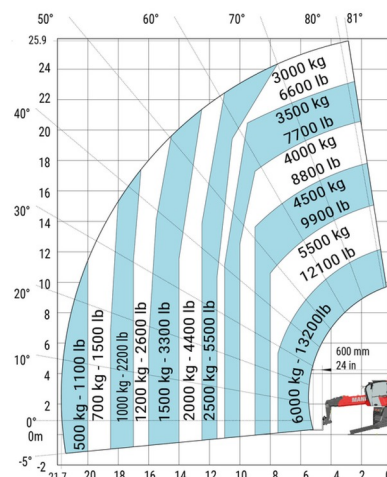

# MANITOU MRT2660 VISION+

» MANITOU MRT2660 VISION+

Lifting capacity	6000 kg
Drive	4x4x4
Reach height	25900 mm
Length	9,28 m
Width	2,50 m
Height	3,10 m
Weight	18000 kg

ACCESSORIES

- Operator - CAT 2
- Fuel tank 1100 l with pump
- Work cage - 365 kg
- Work cage - 1.000 kg
- Jib with hook 6 ton (P6000)
- Grab bucket 1.000 l - 2,40 m
- Frame mounted hook PC50
- Licence plate