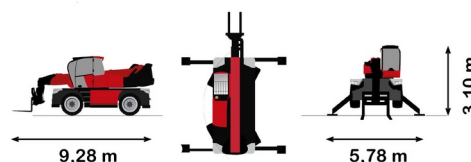

ROTATING TELEHANDLER

Lift trucks and telescopic handlers

# MANITOU MRT2660 VISION+

» MANITOU MRT2660 VISION+

Lifting capacity	6000 kg
Drive	4x4x4
Reach height	25900 mm
Length	9,28 m
Width	2,50 m
Height	3,10 m
Weight	18000 kg

ACCESSORIES

- Operator - CAT 2
- Fuel tank 1100 l with pump
- Work cage - 365 kg
- Work cage - 1.000 kg
- Jib with hook 6 ton (P6000)
- Grab bucket 1.000 l - 2,40 m
- Frame mounted hook PC50
- Licence plate