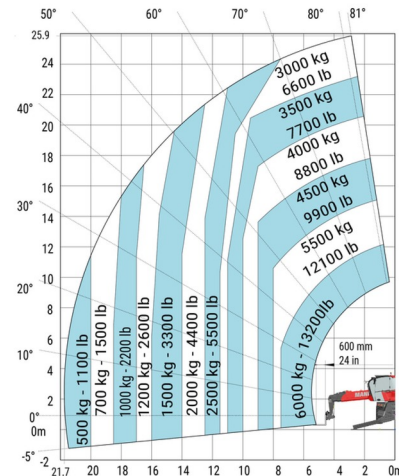

ROTATING TELEHANDLER

Lift trucks and telescopic handlers

MANITOU MRT2660 VISION+

» MANITOU MRT2660 VISION+

Lifting capacity	6000 kg
Drive	4x4x4
Reach height	25900 mm
Length	9,28 m
Width	2,50 m
Height	3,10 m
Weight	18000 kg