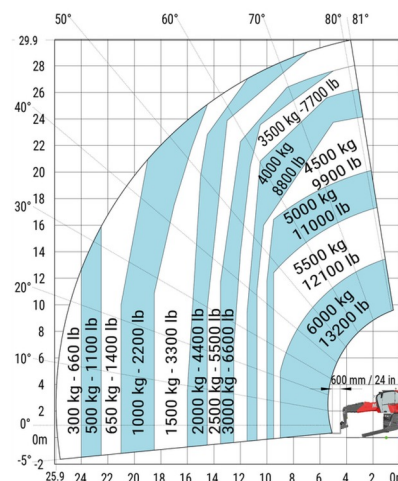

ROTATING TELEHANDLER

Lift trucks and telescopic handlers

MANITOU MRT3060 VISION+

» MANITOU MRT3060 VISION+

Lifting capacity	6000 kg
Drive	4x4x4
Reach height	29900 mm
Length	9,14 m
Width	2,50 m
Height	3,10 m
Weight	21800 kg