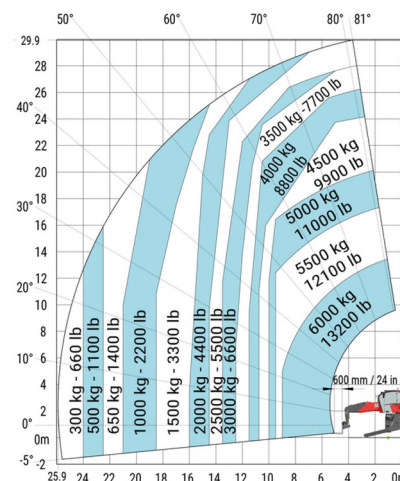

ROTATING TELEHANDLER

Lift trucks and telescopic handlers

MANITOU MRT3060 VISION+

» MANITOU MRT3060 VISION+

Lifting capacity	6000 kg
Drive	4x4x4
Reach height	29900 mm
Length	9,14 m
Width	2,50 m
Height	3,10 m
Weight	21800 kg