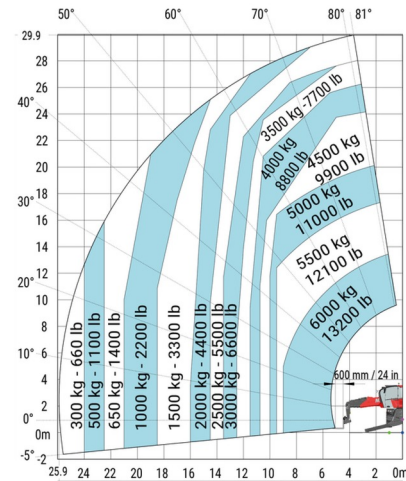

# MANITOU MRT3060 VISION+

» MANITOU MRT3060 VISION+

Lifting capacity	6000 kg
Drive	4x4x4
Reach height	29900 mm
Length	9,14 m
Width	2,50 m
Height	3,10 m
Weight	21800 kg

ACCESSORIES

- Operator - CAT 2
- Fuel tank 1100 l with pump
- Work cage - 365 kg
- Work cage - 1.000 kg
- Jib with hook 6 ton (P6000)
- Grab bucket 1.000 l - 2,40 m
- Frame mounted hook PC50
- Licence plate