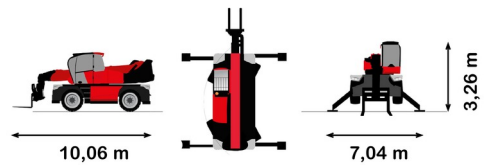

ROTATING TELEHANDLER

Lift trucks and telescopic handlers

# MANITOU MRT3570 VISION+

» MANITOU MRT3570 VISION+

Lifting capacity	7000 kg
Drive	4x4x4
Reach height	34700 mm
Length	10,60 m
Width	2,50 m
Height	3,26 m
Weight	23800 kg