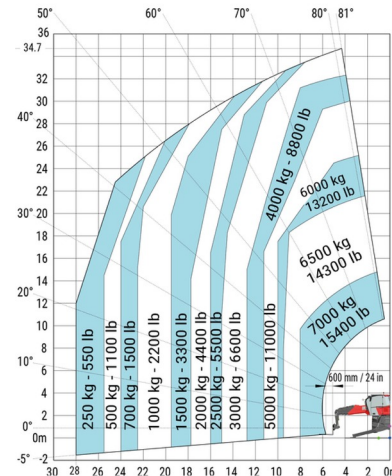

ROTATING TELEHANDLER

MANITOU MRT3570 VISION+

Lift trucks and telescopic handlers

» MANITOU MRT3570 VISION+

Lifting capacity	7000 kg
Drive	4x4x4
Reach height	34700 mm
Length	10,60 m
Width	2,50 m
Height	3,26 m
Weight	23800 kg