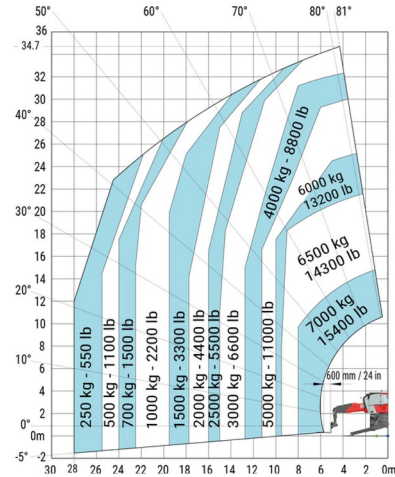

# MANITOU MRT3570 VISION+

» MANITOU MRT3570 VISION+

Lifting capacity	7000 kg
Drive	4x4x4
Reach height	34700 mm
Length	10,60 m
Width	2,50 m
Height	3,26 m
Weight	23800 kg