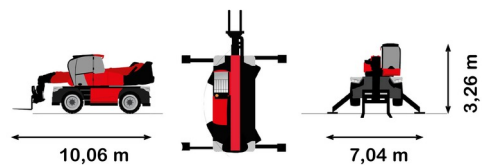

ROTATING TELEHANDLER

MANITOU MRT3570 VISION+

Lift trucks and telescopic handlers

» MANITOU MRT3570 VISION+

Lifting capacity	7000 kg
Drive	4x4x4
Reach height	34700 mm
Length	10,60 m
Width	2,50 m
Height	3,26 m
Weight	23800 kg