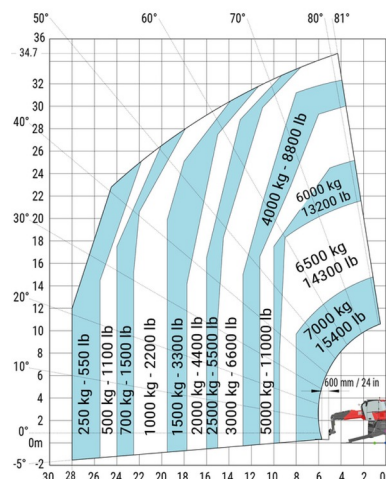

ROTATING TELEHANDLER

MANITOU MRT3570 VISION+

Lift trucks and telescopic handlers

» MANITOU MRT3570 VISION+

Lifting capacity	7000 kg
Drive	4x4x4
Reach height	34700 mm
Length	10,60 m
Width	2,50 m
Height	3,26 m
Weight	23800 kg