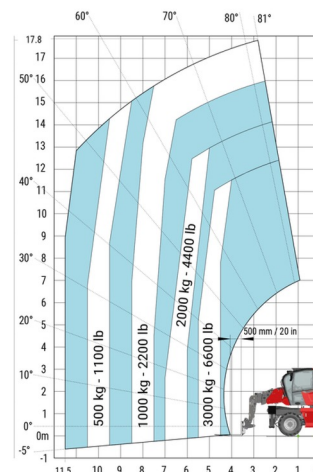

ROTATING TELEHANDLER

Lift trucks and telescopic handlers

# MANITOU MRT1845 VISION

» MANITOU MRT1845 VISION

Lifting capacity	4500 kg
Drive	4x4x4
Reach height	18000 mm
Length	7,26 m
Width	2,42 m
Height	3,04 m
Weight	14100 kg

ACCESSORIES

- Hook CMF - 6 tons
- Winch - 3 tons
- Operator - CAT 2
- Fuel tank 1100 l with pump
- Bucket 1.500 l - 2,40 m
- Bucket 2.000 l - 2,40 m
- Work cage - 1.000 kg
- Grab bucket 780 l
- Jib with hook - 4 ton (P4000)
- Grab bucket 900 l - 2,40 m
- Grab bucket 1.000 l - 2,40 m
- Hook with winch - 600 kg
- Glass Vacuum lifter POWR-GRIP 635 kg
- Frame mounted hook PC50
- Licence plate