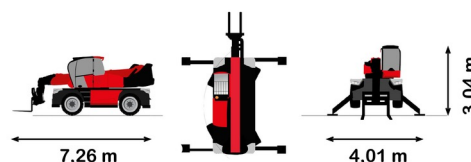

ROTATING TELEHANDLER

Lift trucks and telescopic handlers

# MANITOU MRT1845 VISION

» MANITOU MRT1845 VISION

Lifting capacity	4500 kg
Drive	4x4x4
Reach height	18000 mm
Length	7,26 m
Width	2,42 m
Height	3,04 m
Weight	14100 kg

ACCESSORIES

- Hook CMF - 6 tons
- Winch - 3 tons
- Operator - CAT 2
- Fuel tank 1100 l with pump
- Bucket 1.500 l - 2,40 m
- Bucket 2.000 l - 2,40 m
- Work cage - 1.000 kg
- Grab bucket 780 l
- Jib with hook - 4 ton (P4000)
- Grab bucket 900 l - 2,40 m
- Grab bucket 1.000 l - 2,40 m
- Hook with winch - 600 kg
- Glass Vacuum lifter POWR-GRIP 635 kg
- Frame mounted hook PC50
- Licence plate