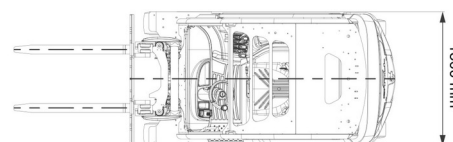

ELECTRIC FORKLIFT

3,5T battery STILL 4 wheels

Lift trucks and telescopic handlers

SIDE SHIFT

» 3,5T battery STILL 4 wheels

Lifting capacity	3500 kg
Reach height	4590 mm
Length	2,58 m
Width	1,30 m
Height	2,22 m
Weight	5500 kg

ACCESSORIES

- Operator - CAT 1
- Higher mast (>5,5 m)
- Long forks
- Fork extensions
- Licence plate

Battery

Forks: 1200 mm

Consult our website www.dumarent.be for the technical data sheet
If you have any questions about this machine or any accessory, please call us at +32(0)56 222 111 or send us an email.

There will be a cleaning and environmental charge if the machine is returned dirty or full of mud.

- All prices are VAT excluded.
- A deposit may be requested.

duma rent
on different places !

Duma Rent bvba - Torkonjestraat 23, BE-8510 Marke
T +32(0)56 222 111 • Fax +32(0)56 716 141
info@dumarent.be • www.dumarent.be

Region West-Flanders
056 222 111

Region East-Flanders
09 228 28 22

Region Antwerp
03 887 87 81

Region Brussels
02 705 05 09

Region Charleroi
071 33 36 38