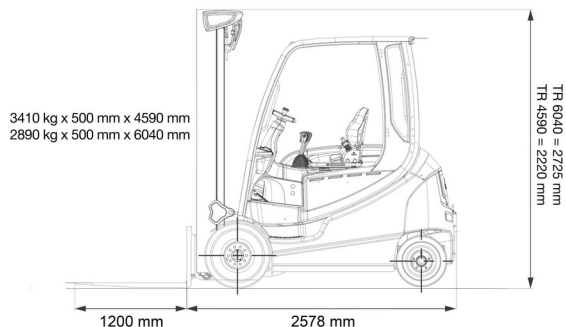

ELECTRIC FORKLIFT

3,5T battery STILL 4 wheels

Lift trucks and telescopic handlers

SIDE SHIFT

» 3,5T battery STILL 4 wheels

Lifting capacity	3500 kg
Reach height	4590 mm
Length	2,58 m
Width	1,30 m
Height	2,22 m
Weight	5500 kg

ACCESSORIES

- Operator - CAT 1
- Higher mast (>5,5 m)
- Long forks
- Fork extensions
- Licence plate

Battery

Forks: 1200 mm

Consult our website www.dumarent.be for the technical data sheet
If you have any questions about this machine or any accessory, please call us at +32(0)56 222 111 or send us an email.