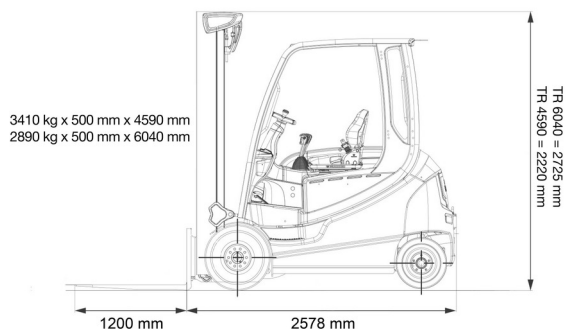

ELECTRIC FORKLIFT

3,5T battery STILL 4 wheels

Lift trucks and telescopic handlers

SIDE SHIFT

» 3,5T battery STILL 4 wheels

Lifting capacity	3500 kg
Reach height	4590 mm
Length	2,58 m
Width	1,30 m
Height	2,22 m
Weight	5500 kg

ACCESSORIES

- Operator - CAT 1
- Higher mast (>5,5 m)
- Long forks
- Fork extensions
- Licence plate

Battery

Forks: 1200 mm

Consult our website www.dumarent.be for the technical data sheet
If you have any questions about this machine or any accessory, please call us at +32(0)56 222 111 or send us an email.