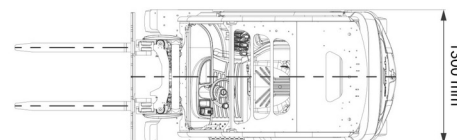

ELECTRIC FORKLIFT

3,5T battery STILL 4 wheels

Lift trucks and telescopic handlers

SIDE SHIFT

» 3,5T battery STILL 4 wheels

Lifting capacity	3500 kg
Reach height	4590 mm
Length	2,58 m
Width	1,30 m
Height	2,22 m
Weight	5500 kg

ACCESSORIES

- Operator - CAT 1
- Higher mast (>5,5 m)
- Long forks
- Fork extensions
- Licence plate

Battery

Forks: 1200 mm

Consult our website www.dumarent.be for the technical data sheet
If you have any questions about this machine or any accessory, please call us at +32(0)56 222 111 or send us an email.