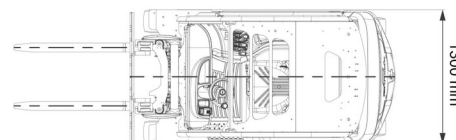

ELECTRIC FORKLIFT

3,5T battery STILL 4 wheels

Lift trucks and telescopic handlers

SIDE SHIFT

» 3,5T battery STILL 4 wheels

Lifting capacity	3500 kg
Reach height	4590 mm
Length	2,58 m
Width	1,30 m
Height	2,22 m
Weight	5500 kg

ACCESSORIES

- Operator - CAT 1
- Higher mast (>5,5 m)
- Long forks
- Fork extensions
- Licence plate

Battery

Forks: 1200 mm

Consult our website www.dumarent.be for the technical data sheet
If you have any questions about this machine or any accessory, please call us at +32(0)56 222 111 or send us an email.