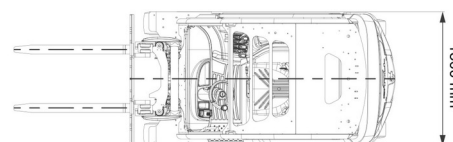

ELECTRIC FORKLIFT

3,5T battery STILL 4 wheels

Lift trucks and telescopic handlers

SIDE SHIFT

» 3,5T battery STILL 4 wheels

Lifting capacity	3500 kg
Reach height	4590 mm
Length	2,58 m
Width	1,30 m
Height	2,22 m
Weight	5500 kg

ACCESSORIES

- Operator - CAT 1
- Higher mast (>5,5 m)
- Long forks
- Fork extensions
- Licence plate

Battery

Forks: 1200 mm

Consult our website www.dumarent.be for the technical data sheet
If you have any questions about this machine or any accessory, please call us at +32(0)56 222 111 or send us an email.