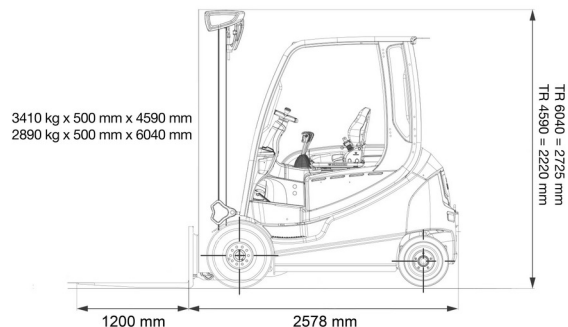

ELECTRIC FORKLIFT

3,5T battery STILL 4 wheels

Lift trucks and telescopic handlers

SIDE SHIFT

» 3,5T battery STILL 4 wheels

Lifting capacity	3500 kg
Reach height	4590 mm
Length	2,58 m
Width	1,30 m
Height	2,22 m
Weight	5500 kg

ACCESSORIES

- Operator - CAT 1
- Higher mast (>5,5 m)
- Long forks
- Fork extensions
- Licence plate

Battery

Forks: 1200 mm

Consult our website www.dumarent.be for the technical data sheet
If you have any questions about this machine or any accessory, please call us at +32(0)56 222 111 or send us an email.