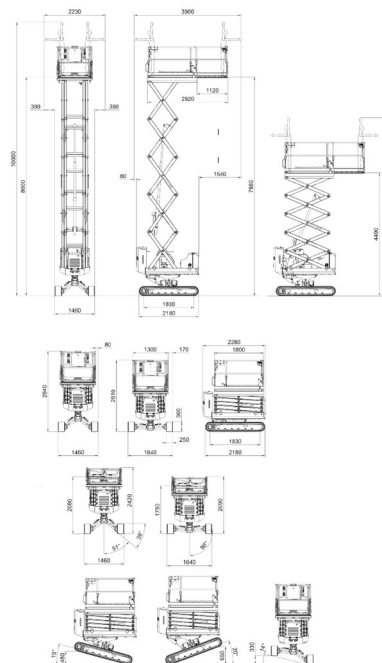

SCISSOR LIFT DIESEL

ALMAC BIBI1090-BL EVO

Hydraulic platforms and scissor lifts

» ALMAC BIBI1090-BL EVO

Working height	10,00 m
Loading capacity	300 kg
Length	2,29 m
Width	1,46 m
Height	2,94 m
Weight	2895 kg