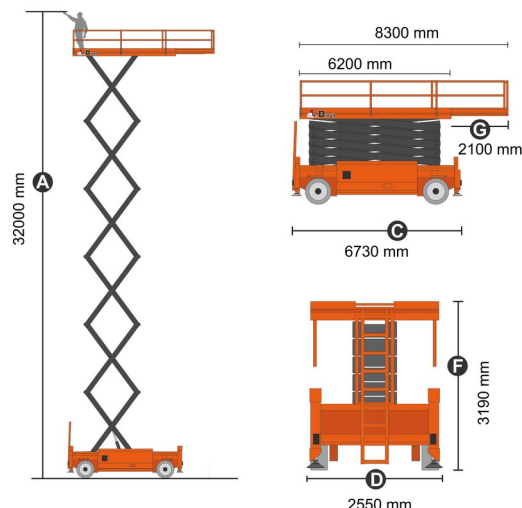

SCISSOR LIFT DIESEL

Dingli JCPT3225RT

Hydraulic platforms and scissor lifts

» Dingli JCPT3225RT

Working height	32,00 m
Loading capacity	1000 kg
Length	6,73 m
Width	2,55 m
Height	3,19 m
Weight	23950 kg

- Diesel engine
- 2 Stabilisers in Front
- 1 socket in working platform
- Platform load indoors: 4 persons
- Platform load outdoors: 4 persons
- Exceptional transport