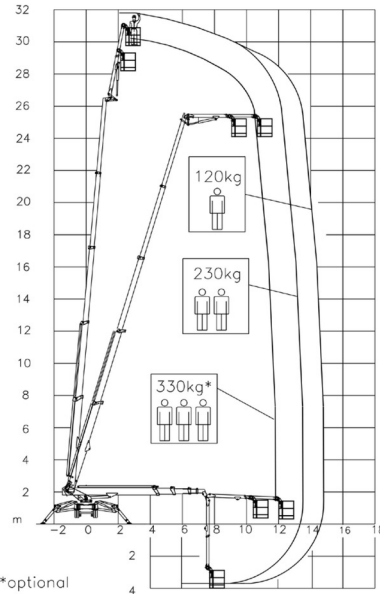

AERIAL WORK PLATFORM

PALAZZANI XTJ 32

Hydraulic platforms and scissor lifts

» PALAZZANI XTJ 32

Working height	32,00 m
Loading capacity	330 kg
Length	6,90 m
Width	1,10 m
Height	1,99 m
Weight	5940 kg

ACCESSORIES

- Operator - CAT 1
- Synthetic ramps

- 1 socket in working platform
- 2 Stabilisers in Front
- Radiographic remote control
- Platform load indoors: 3 persons
- Platform load outdoors : 3 persons

Non marking tracks