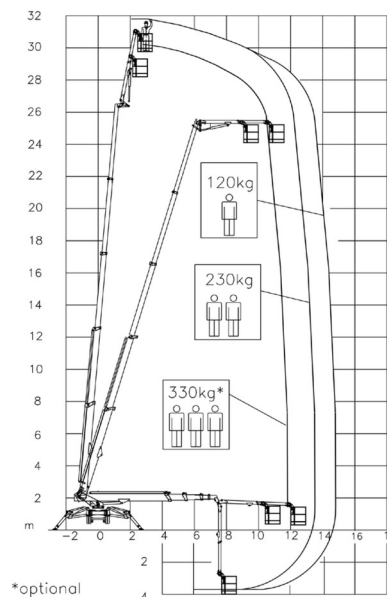

AERIAL WORK PLATFORM

PALAZZANI XTJ 32

Hydraulic platforms and scissor lifts

» PALAZZANI XTJ 32

Working height	32,00 m
Loading capacity	330 kg
Length	6,90 m
Width	1,10 m
Height	1,99 m
Weight	5940 kg

ACCESSORIES

- Operator - CAT 1
- Synthetic ramps

- 1 socket in working platform
- 2 Stabilisers in Front
- Radiographic remote control
- Platform load indoors: 3 persons
- Platform load outdoors : 3 persons

Non marking tracks