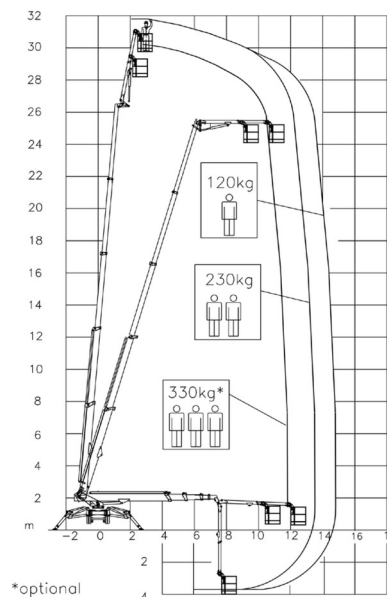

AERIAL WORK PLATFORM

PALAZZANI XTJ 32

Hydraulic platforms and scissor lifts

» PALAZZANI XTJ 32

| | |
|------------------|---------|
| Working height | 32,00 m |
| Loading capacity | 330 kg |
| Length | 6,90 m |
| Width | 1,10 m |
| Height | 1,99 m |
| Weight | 5940 kg |