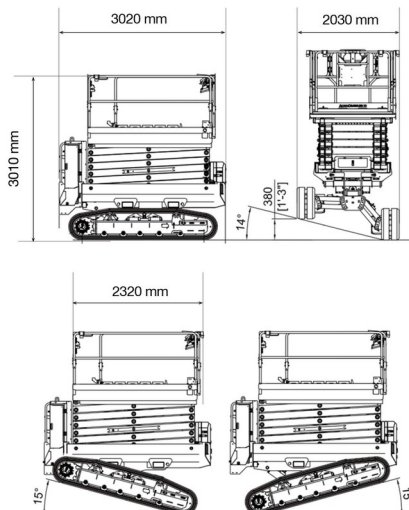

SCISSOR LIFT DIESEL

ALMAC BIBI1490-BL EVO

Hydraulic platforms and scissor lifts

» ALMAC BIBI1490-BL EVO

Working height	14,00 m
Loading capacity	400 kg
Length	3,00 m
Width	1,69 m
Height	2,16 m
Weight	5250 kg