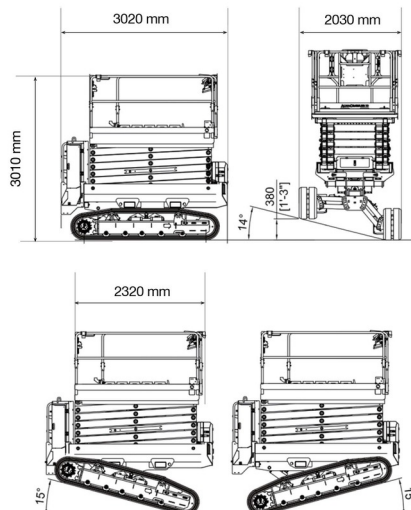

SCISSOR LIFT DIESEL

ALMAC BIBI1490-BL EVO

Hydraulic platforms and scissor lifts

» ALMAC BIBI1490-BL EVO

| | |
|------------------|---------|
| Working height | 14,00 m |
| Loading capacity | 400 kg |
| Length | 3,00 m |
| Width | 1,69 m |
| Height | 2,16 m |
| Weight | 5250 kg |