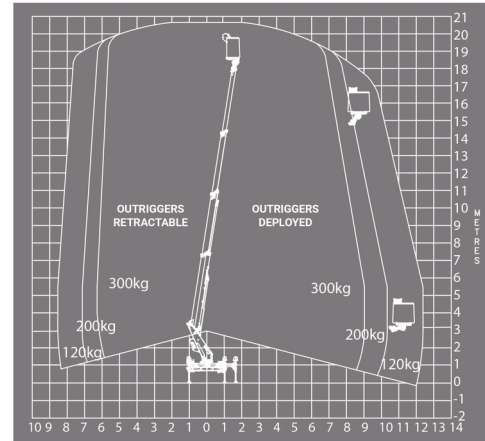

TRUCK MOUNTED PLATFORM

IVECO - KLUBB KT20

Hydraulic platforms and scissor lifts

» IVECO - KLUBB KT20

Working height	20,60 m
Loading capacity	300 kg
Length	6,95 m
Width	2,20 m
Height	3,10 m
Weight	3450 kg

-  4 Automatic Stabilisers
-  1 socket in working platform
-  Platform load indoors: 2 persons
-  Platform load outdoors: 2 persons
-  Diesel engine