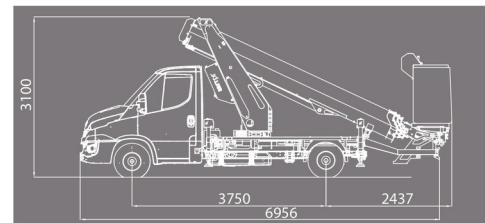

TRUCK MOUNTED PLATFORM

IVECO - KLUBB KT20

Hydraulic platforms and scissor lifts

» IVECO - KLUBB KT20

Working height	20,60 m
Loading capacity	300 kg
Length	6,95 m
Width	2,20 m
Height	3,10 m
Weight	3450 kg

-  4 Automatic Stabilisers
-  1 socket in working platform
-  Platform load indoors: 2 persons
-  Platform load outdoors: 2 persons
-  Diesel engine