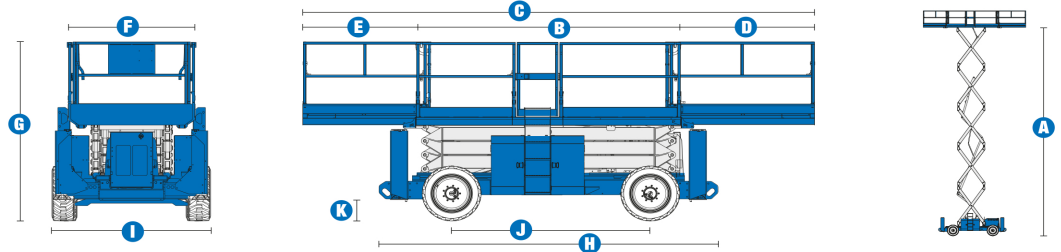

**SELF-PROPELLED SCISSOR LIFTS**

**GS™-3390 RT**

**Specifications**

<b>MODELS</b>		<b>GS™-3390 RT</b>
<b>MEASUREMENTS</b>		<b>Metric</b>
Working height maximum*		12.10 m
<b>A</b> Platform height maximum		10.10 m
<b>B</b> Platform length:		3.89 m
outside, extended single deck		5.34 m
<b>C</b> outside, extended dual deck		6.57 m
<b>D</b> Slide-out platform extension deck - front		1.52 m
<b>E</b> Slide-out platform extension deck - rear		1.22 m
<b>F</b> Platform width - outside		1.83 m
Platform height - stowed**		1.55 m
<b>G</b> Height - stowed		2.71 m
rails lowered		2.03 m
<b>H</b> Length - stowed: single deck		3.94 m
dual deck		3.98 m
with outriggers		4.88 m
Length - extended: single deck		5.40 m
dual deck		6.57 m
super deck		7.38 m
<b>I</b> Width - standard tyres		2.29 m
high flotation tyres		2.57 m
<b>J</b> Wheelbase		2.84 m
<b>K</b> Ground clearance - centre		36 cm

<b>PRODUCTIVITY</b>	
Max platform occupancy	7
Lift capacity	1,134 kg
Drive speed - stowed	6.4 km/h
Drive speed - raised	1.1 km/h
Gradeability***	50%
Turning radius - inside	2.16 m
Turning radius - outside	5.33 m
Controls	proportional
Raise / lower speed	45 / 29 sec
Tyres - foam-filled rough terrain	30 x 84 cm

<b>POWER</b>	
Power source	Deutz diesel D2011L03i 49 hp (36 kW), air cooled/ Ford DSG-423 4 cylinder petrol/LPG 75 hp (56 kW)
Fuel tank capacity	113.6 L
Hydraulic system capacity	113.6 L

<b>WEIGHT****</b>	
	5,533 kg
Unit weight modifiers for options	
Outriggers*****	add 760 kg
Dual Extension decks	add 165 kg
Super deck	add 220 kg
Non marking tyres RT	add 466 kg