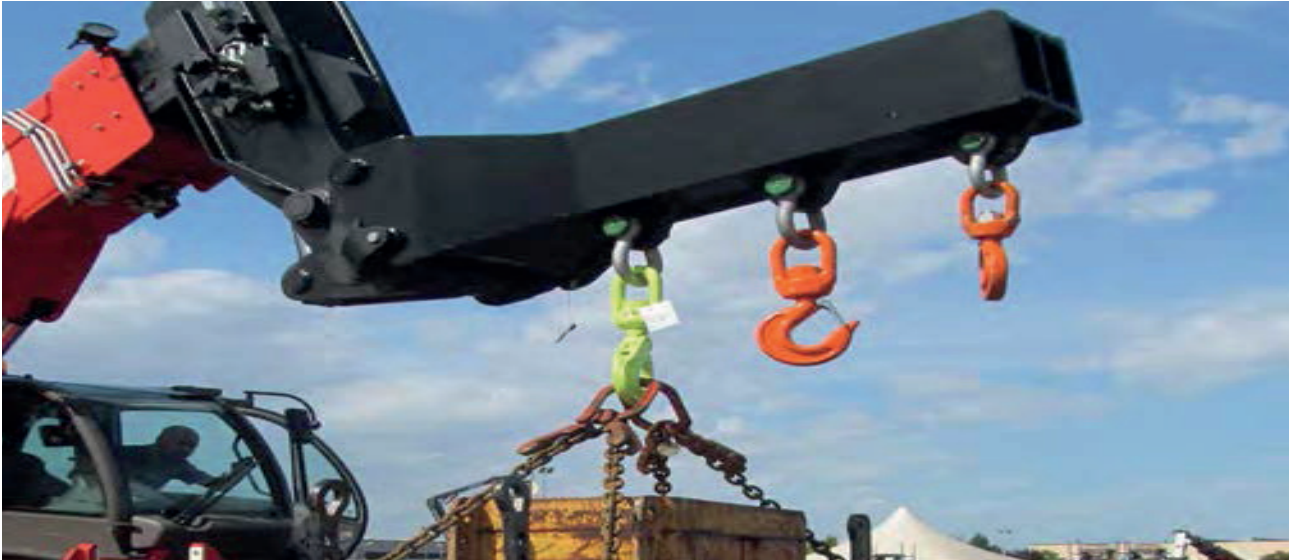

HEAVY DUTY CRANE

- 3 possible forward reaches positions for more flexibility in daily works.
- Perfect attachment for all heavy suspended loads.
- Safety: homologated self locking swivel hook.

	P 9 T	P 13 T	P 18 T	P 22 T	P 40 T
Hook capacity #1 (kg)	9000	13000	18000	22000	40000
Forward reach / depth (mm)	470	700	700	700	905
Hook capacity #3 (kg)	2000	7500	7500	13000	22000
Forward reach / depth (mm)	2300	2000	2000	1800	3000
Weight (kg)	295	650	676	886	3500