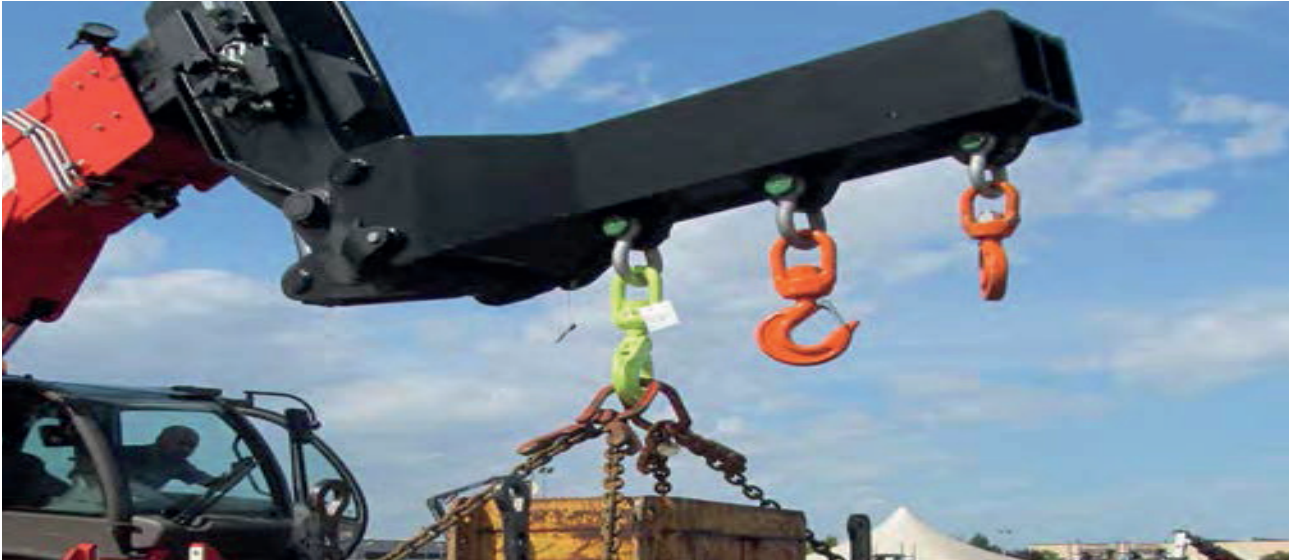

# HEAVY DUTY CRANE

- 3 possible forward reaches positions for more flexibility in daily works.
- Perfect attachment for all heavy suspended loads.
- Safety: homologated self locking swivel hook.

	P 9 T	P 13 T	P 18 T	P 22 T	P 40 T
Hook capacity #1 (kg)	9000	13000	18000	22000	40000
Forward reach / depth (mm)	470	700	700	700	905
Hook capacity #3 (kg)	2000	7500	7500	13000	22000
Forward reach / depth (mm)	2300	2000	2000	1800	3000
Weight (kg)	295	650	676	886	3500