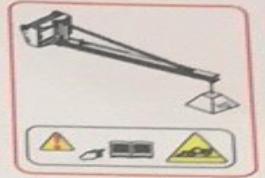

EXPANDABLE JIB WITH WINCH

- Turns your telehandler into a crane.
- Adjustable length for excellent accuracy.

- Safety: end of cable/ hook upper position automatic movement stop

- Safety: homologated self locking swivel hook

(kg)	(m)	(m)	(mm)	(m/min)	KG
PT 800 1000 to 800	4 to 7	37	35	48	559

	PT 800
E-RECO	921323
MRT (+) Privilege	✓
MRT 3255	✓

MANDATORY MACHINE EQUIPMENT: