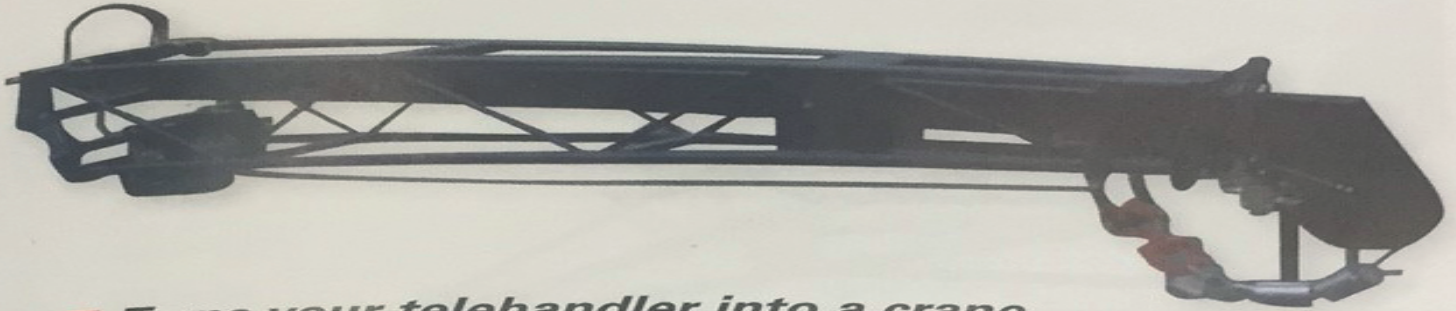

EXPANDABLE JIB WITH WINCH

- Turns your telehandler into a crane.
- Adjustable length for excellent accuracy.

- Safety: end of cable/ hook upper position automatic movement stop

- Safety: homologated self locking swivel hook

(kg)	(m)	(m)	(mm)	(m/min)	KG
PT 800 1000 to 800	4 to 7	37	35	48	559

	PT 800
E-RECO	921323
MRT (+) Privilege	✓
MRT 3255	✓

MANDATORY MACHINE EQUIPMENT: